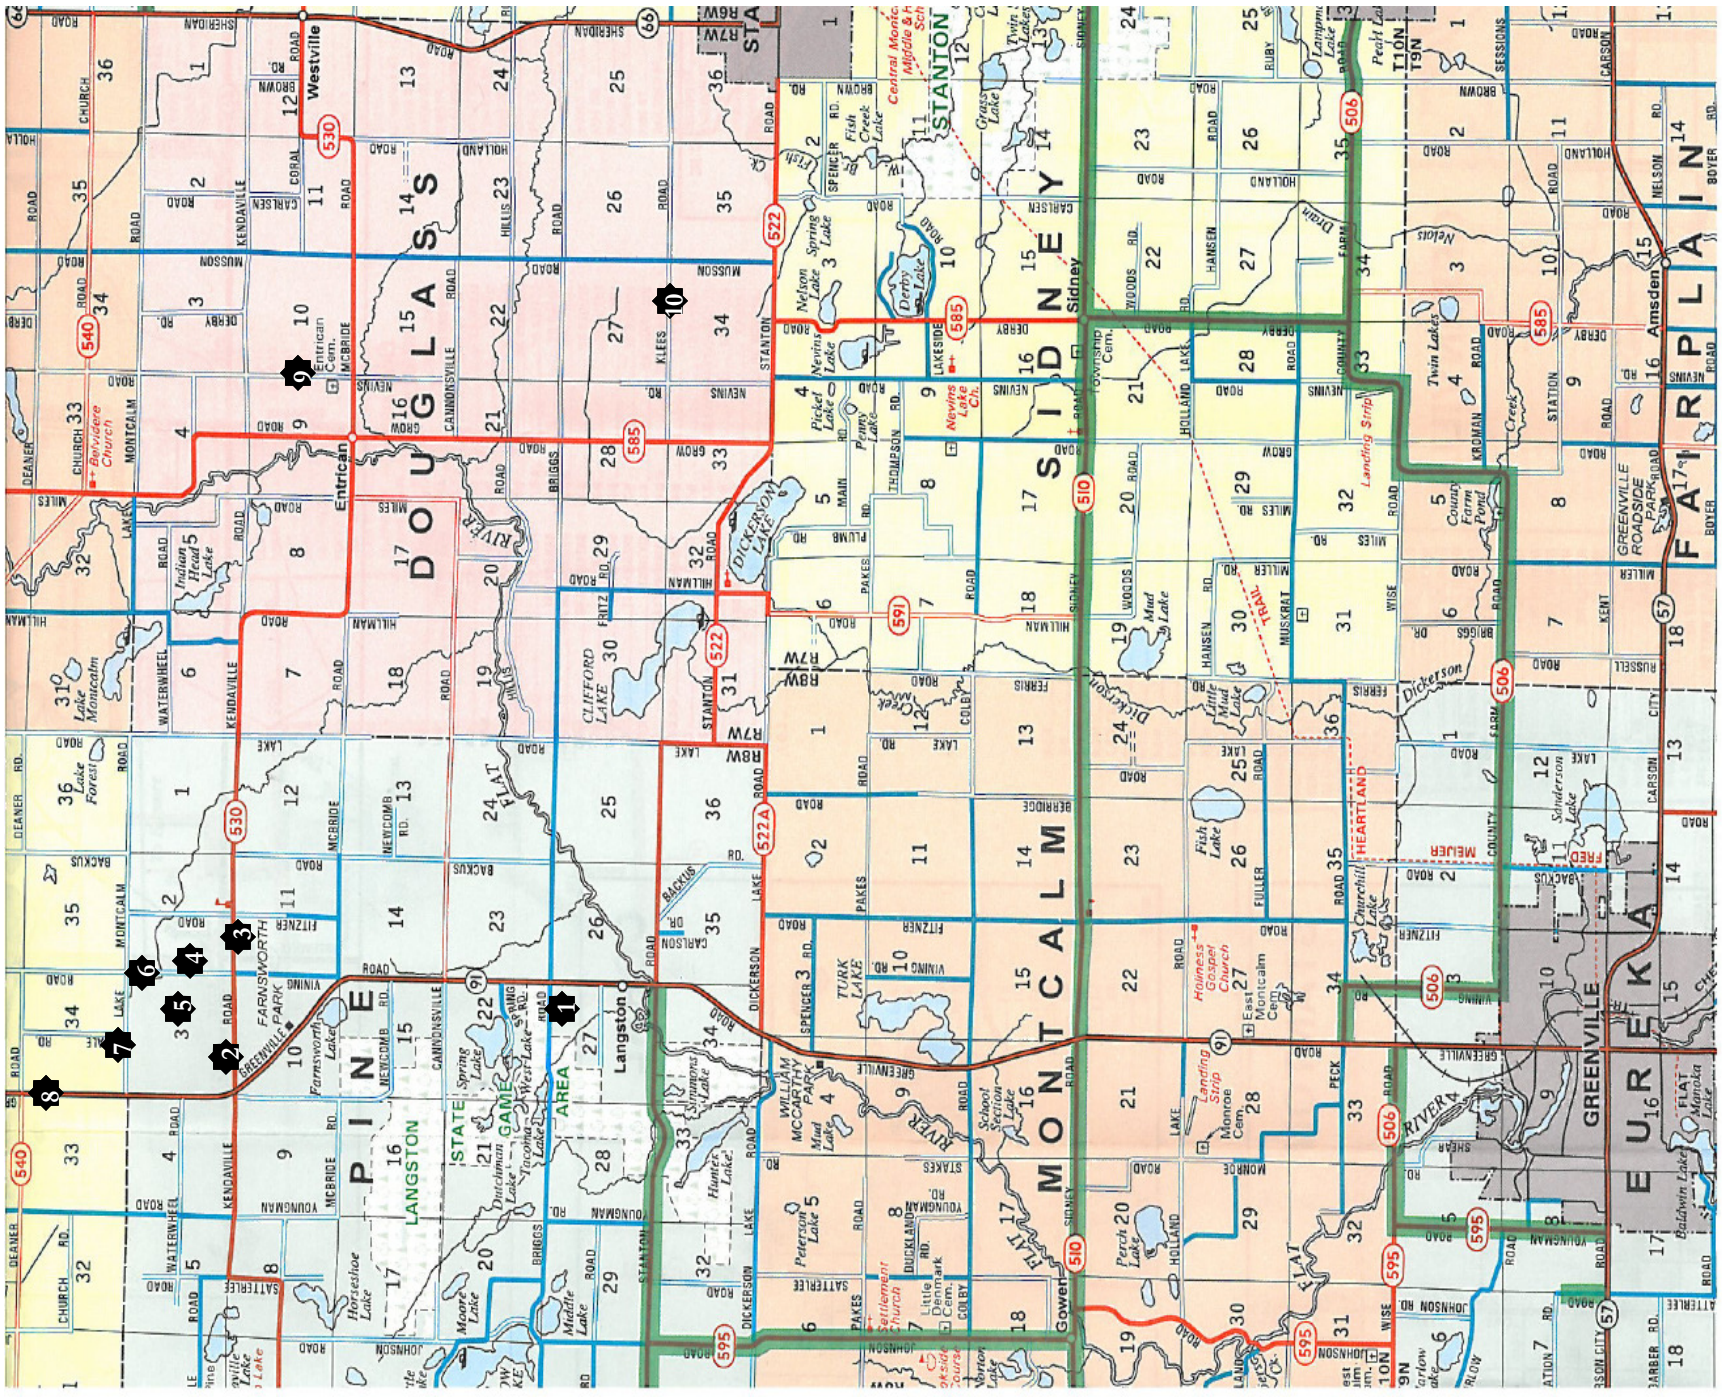

64

CHURCH ROAD

35

36

33

34

32

31

30

29

28

27

26

25

24

23

22

21

20

19

18

17

16

15

14

13

12

11

10

9

8

7

6

5

4

3

2

1

DEANER ROAD

33

34

35

36

32

31

30

29

28

27

26

25

24

23

22

21

20

19

18

17

16

15

14

13

12

11

10

9

8

7

6

5

4

3

2

1

SHERIDAN ROAD

36

35

34

33

32

31

30

29

28

27

26

25

24

23

22

21

20

19

18

17

16

15

14

13

12

11

10

9

8

7

6

5

4

3

2

1

NEWTON ROAD

36

35

34

33

32

31

30

29

28

27

26

25

24

23

22

21

20

19

18

17

16

15

14

13

12

11

10

9

8

7

6

5

4

3

2

1

NEWTON ROAD

36

35

34

33

32

31

30

29

28

27

26

25

24

23

22

21

20

19

18

17

16

15

14

13

12

11

10

9

8

7

6

5

4

3

2

1

NEWTON ROAD

36

35

34

33

32

31

30

29

28

27

26

25

24

23

22

21

20

19

18

17

16

15

14

13

12

11

10

9

8

7

6

5

4

3

2

1

NEWTON ROAD

36

35

34

33

32

31

30

29

28

27

26

25

24

23

22

21

20

19

18

17

16

15

14

13

12

11

10

9

8

7

6

5

4

3

2

1

NEWTON ROAD

36

35

34

33

32

31

30

29

28

27

26

25

24

23

22

21

20

19

18

17

16

15

14

13

12

11

10

9

8

7

6

5

4

3

2

1

NEWTON ROAD

36

35

34

33

32

31

30

29

28

27

26

25

24

23

22

21

20

19

18

17

16

15

14

13

12

11

10

9

8

7

6

5

4

3

2

1

NEWTON ROAD

36

35

34

33

32

31

<